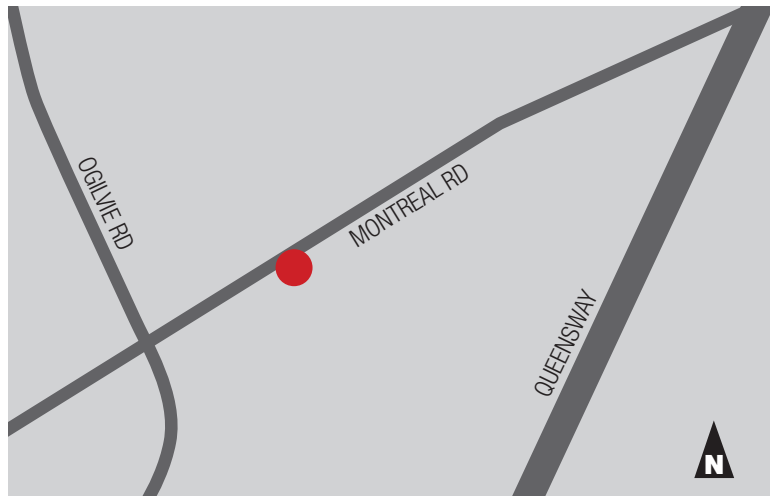

RICHCRAFT

MONTREAL COURT

2130B MONTREAL ROAD

OFFICE / RETAIL

RETAIL / OFFICE

635 SF

- Gross rental rate: \$38 PSF (est 2024)
- Built out office space
- Storefront signage available
- Available immediately
- Perfect for professional suites
- 3 parking spaces per suite

LOCATION

Montreal Court is located in Ottawa's east end on Montreal Road just off of Ogilvie Road and the Queensway. The site is on a highly trafficked arterial road and is easily accessed through public transportation.

RICHCRAFT

MONTREAL COURT
2120 MONTREAL ROAD
OFFICE / RETAIL